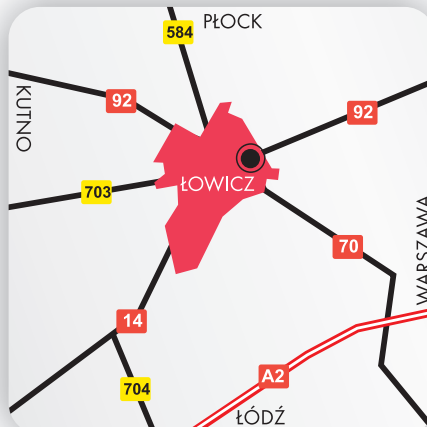

99-400 Łowicz
1/3 Nadburzańska Str.
tel./fax +48 46 830 01 60