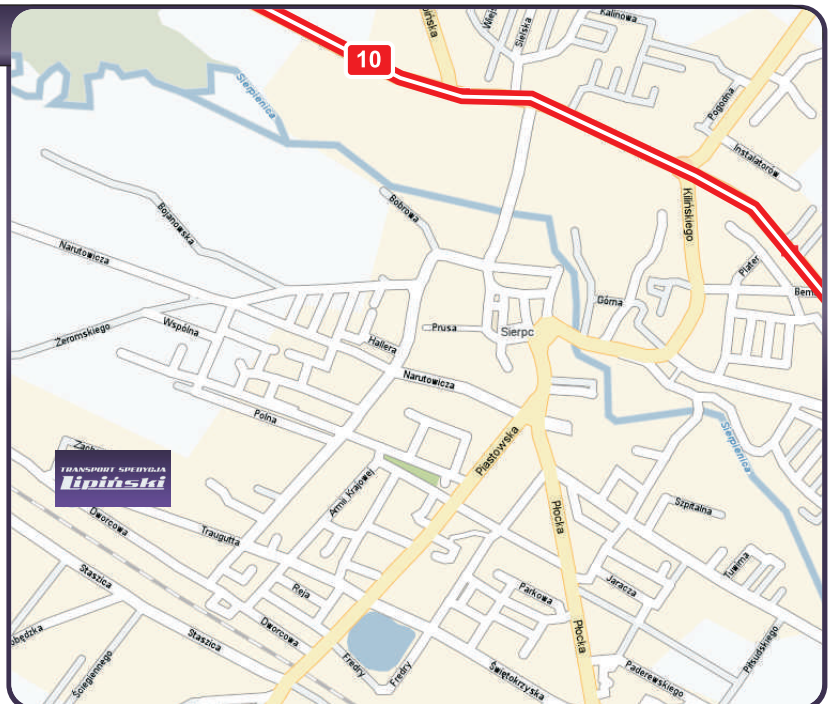

SIERPC

Headquarters:

50B Dworcowa Str., 09-200 Sierpc