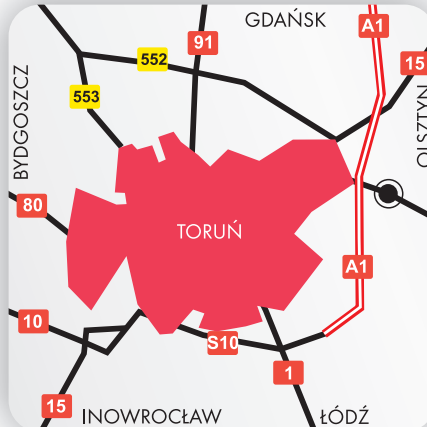

87-162 Lubicz n/Toruń
44 Warszawska Str.
tel./fax +48 56 621 18 89