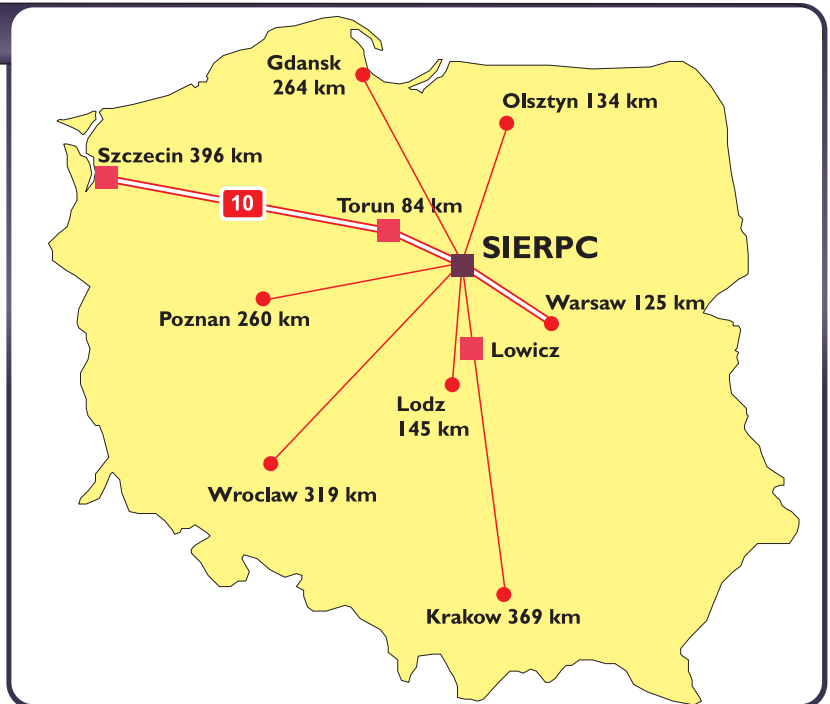

LOGISTICS BASE IN LUBICZ

WAREHOUSE AREA 1,2 ha

LOGISTICS BASE IN ŁOWICZ

FORWARDING AGENCY

BASIC DIRECTIONS OF TRANSPORTATION

POLAND:

the whole territory

EUROPE:

COMPANY LOCATION

POLAND

SIERPC

Headquarters:

50B Dworcowa Str., 09-200 Sierpc

COMPANY LOCATION

70-812 Szczecin
112 Pomorska Str.,
tel. + 48 91 469 46 47
fax + 48 91 469 46 48

87-162 Lubicz n/Toruń
44 Warszawska Str.
tel./fax +48 56 621 18 89

99-400 Łowicz
1/3 Nadburzańska Str.
tel./fax +48 46 830 01 60

ORGANIZATION OF TRANSPORT AND FORWARDING

WORK TIME:

24 h/DAY
7 DAYS/WEEK

TEAM

16 FORWARDERS

MAIN DUTIES:

- Taking forwarding contracts
- Drivers supervision
- On time truck loading
- Paper confirmation of loads delivered
- Claim handling